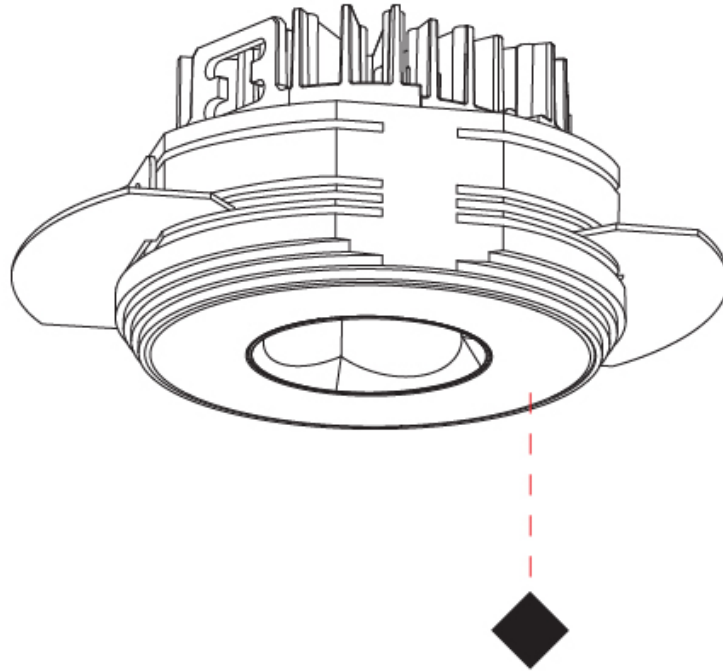

OIKO PRO ROUND TRIMLESS

A35879-

PROJECT

TYPE

SPECIFIER

QUANTITY

DATE