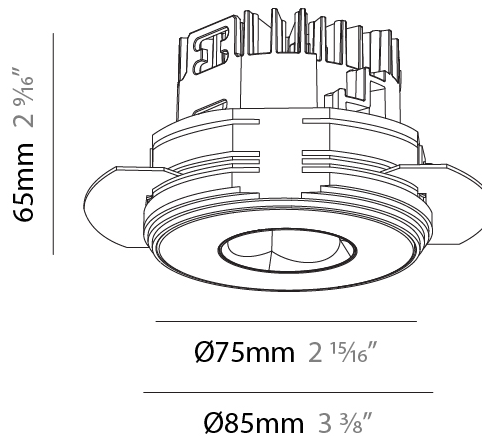

GENERAL

Series: Oiko Pro
Subseries: Oiko Pro Round
Brand: Prolicht
Division: Architectural
Mounting Type: Trimless
Mounting Location: Ceiling
Subcategory: Downlight

PHYSICAL

Shape: Round
Diameter (mm): 75
Diameter (in): 2 ¹⁵/₁₆
Height (mm): 65
Height (in): 2 ⁹/₁₆
Ceiling Thickness (mm): 10 / 12.5 / 15 / 25
Ceiling Thickness (in): 3/8 or 1/2 or 9/16 or 1
Min. Recessing Depth (mm): 70
Min. Recessing Depth (in): 2 ³/₄
Light Distribution: Direct
Diffuser: Lens Pack - Spread Lens / Linear Spread Lens / Honeycomb Louver
Fixture Finish: SSR / BKV / CWI / CRY / HAB / UFT / ITA / RUA / FTG / MYG / LOD / PUS / FRO / FUP / KIA / POP / BLS / SPG / MEY / GOH / GUM / CHC / COM / ABZ / JAG / OBR / MOS / ROR
Fixture Material: Aluminum Die Cast
Cut-out Measurements: 86mm / 2 11/16" Diameter

ELECTRICAL

Lamp Type: LED (Zhaga Standard)
Input Wattage (W): 14
Total Output Wattage (W): 12.7
Dimming: Dali Dimming
Driver Included: No
Driver Location: Recessed Housing
Driver Type: Constant Current - Universal (120Vac only for DALI driver)
Driver Class: Class 2
Input Voltage (V): 120 - 277
Constant Current (MA): 700

LED

Color Temperature (°K): 2700-6500 Tunable White
Max. Delivered Lumen (lm): 1129
Nominal Lumen (lm): 1460
CRI: >90 CRI
Lamp Life (hrs): 50000
Special LEDs offerings: Tunable White

OPTICAL

Reflector°: 36
Adjustability: Fixed

RATINGS AND CERTIFICATIONS

Certified By: Certified for North American Standards
IP rating: IP20