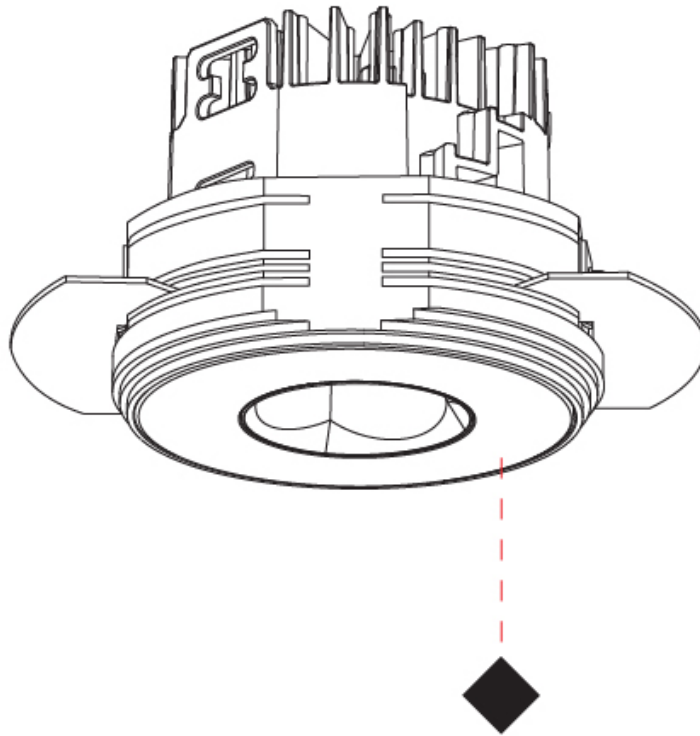

OIKO PRO ROUND TRIMLESS

A35881-

PROJECT

TYPE

SPECIFIER

QUANTITY

DATE

A