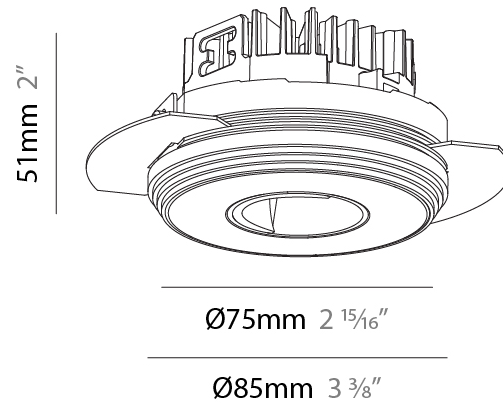

GENERAL

Series: Oiko Pro
Subseries: Oiko Pro Round
Brand: Prolicht
Division: Architectural
Mounting Type: Trimless
Mounting Location: Ceiling
Subcategory: Wallwash

PHYSICAL

Shape: Round
Diameter (mm): 75
Diameter (in): 2 ¹⁵/₁₆
Height (mm): 51
Height (in): 2
Ceiling Thickness (mm): 1 - 25
Ceiling Thickness (in): 1/16 - 1 3/16
Min. Recessing Depth (mm): 55
Min. Recessing Depth (in): 2 ³/₁₆
Light Distribution: Direct
Fixture Finish: SSR / BKV / CWI / CRY / HAB / UFT / ITA / RUA / FTG / MYG / LOD / PUS / FRO / FUP / KIA / POP / BLS / SPG / MEY / GOH / GUM / CHC / COM / ABZ / JAG / OBR / MOS / ROR
Fixture Material: Aluminum Die Cast
Cut-out Measurements: 86mm / 3 3/8" Diameter

ELECTRICAL

Lamp Type: LED (Zhaga Standard)
Input Wattage (W): 15
Total Output Wattage (W): 13.6
Dimming: Tri-Mode (Non-Dimming and Phase Dimming (120Vac only) and 0-10V Dimming)
Driver Included: No
Driver Location: Recessed Housing
Driver Type: Constant Current - Universal
Driver Class: Class 2
Input Voltage (V): 120 - 277
Constant Current (MA): 350

LED

Color Temperature (°K): 2700 / 3000 / 3500 / 4000
Max. Delivered Lumen (lm): 1302 / 1383 / 1449 / 1462
Nominal Lumen (lm): 1566 / 1665 / 1743 / 1759
CRI: >93 CRI
Lamp Life (hrs): 50000

OPTICAL

Adjustability: Fixed

RATINGS AND CERTIFICATIONS

Certified By: Certified for North American Standards
IP rating: IP20