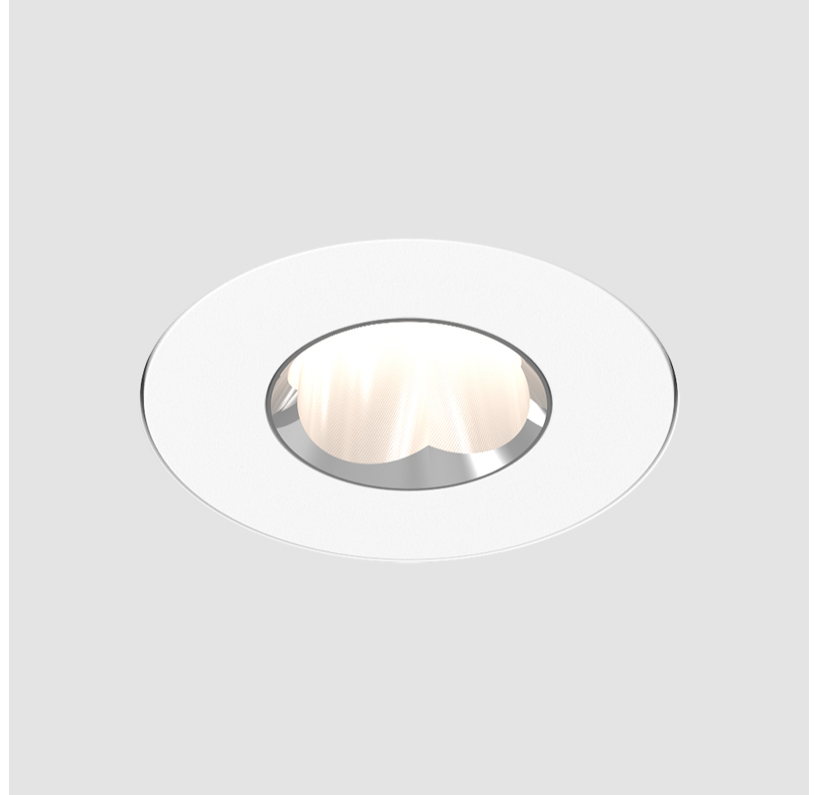

Series: Oiko Pro
Subseries: Oiko Pro Round
Brand: Prolicht
Division: Architectural
Mounting Type: Trimless
Mounting Location: Ceiling
Subcategory: Downlight

PHYSICAL

Shape: Round
Diameter (mm): 75
Diameter (in): 2 15/16
Height (mm): 51
Height (in): 2
Ceiling Thickness (mm): 10 / 12.5 / 15 / 25
Ceiling Thickness (in): 3/8 or 1/2 or 9/16 or 1
Min. Recessing Depth (mm): 60
Min. Recessing Depth (in): 2 3/8
Light Distribution: Direct
Diffuser: Lens Pack - Spread Lens / Linear Spread Lens / Honeycomb Louver
Fixture Finish: SSR / BKV / CWI / CRY / HAB / UFT / ITA / RUA / FTG / MYG / LOD / PUS / FRO / FUP / KIA / POP / BLS / SPG / MEY / GOH / GUM / CHC / COM / ABZ / JAG / OBR / MOS / ROR
Fixture Material: Aluminum Die Cast
Cut-out Measurements: 68mm / 2 11/16" Diameter

ELECTRICAL

Lamp Type: LED (Zhaga Standard)
Input Wattage (W): 15
Total Output Wattage (W): 13.6
Dimming: Tri-Mode (Non-Dimming and Phase Dimming (120Vac only) and 0-10V Dimming)
Driver Included: No
Driver Location: Recessed Housing
Driver Type: Constant Current - Universal
Driver Class: Class 2
Input Voltage (V): 120 - 277
Constant Current (MA): 350

LED

Color Temperature (°K): 2700 / 3000 / 3500 / 4000
Max. Delivered Lumen (lm): 1375 / 1462 / 1531 / 1545
Nominal Lumen (lm): 1566 / 1665 / 1743 / 1759
CRI: >90 CRI
Lamp Life (hrs): 50000

OPTICAL

Reflector: 50
Adjustability: Fixed

RATINGS AND CERTIFICATIONS

Certified By: Certified for North American Standards
IP rating: IP20