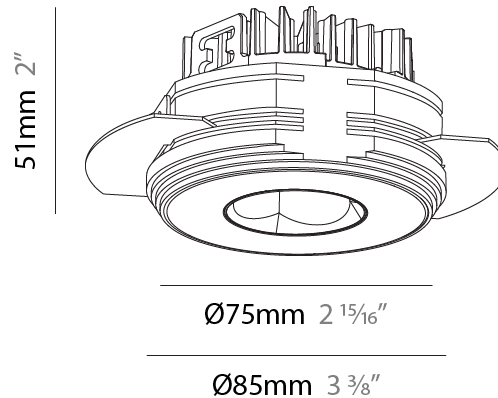

Series: Oiko Pro
Subseries: Oiko Pro Round
Brand: Prolicht
Division: Architectural
Mounting Type: Trimless
Mounting Location: Ceiling
Subcategory: Downlight

PHYSICAL

Shape: Round
Diameter (mm): 75
Diameter (in): 2 15/16
Height (mm): 51
Height (in): 2
Ceiling Thickness (mm): 10 / 12.5 / 15 / 25
Ceiling Thickness (in): 3/8 or 1/2 or 9/16 or 1
Min. Recessing Depth (mm): 60
Min. Recessing Depth (in): 2 3/8
Light Distribution: Direct
Diffuser: Lens Pack - Spread Lens / Linear Spread Lens / Honeycomb Louver
Fixture Finish: SSR / BKV / CWI / CRY / HAB / UFT / ITA / RUA / FTG / MYG / LOD / PUS / FRO / FUP / KIA / POP / BLS / SPG / MEY / GOH / GUM / CHC / COM / ABZ / JAG / OBR / MOS / ROR
Fixture Material: Aluminum Die Cast
Cut-out Measurements: 68mm / 2 11/16" Diameter

ELECTRICAL

Lamp Type: LED (Zhaga Standard)
Input Wattage (W): 15
Total Output Wattage (W): 13.6
Dimming: Tri-Mode (Non-Dimming and Phase Dimming (120Vac only) and 0-10V Dimming)
Driver Included: No
Driver Location: Recessed Housing
Driver Type: Constant Current - Universal
Driver Class: Class 2
Input Voltage (V): 120 - 277
Constant Current (MA): 350

LED

Color Temperature (°K): 2700 / 3000 / 3500 / 4000
Max. Delivered Lumen (lm): 1375 / 1462 / 1531 / 1545
Nominal Lumen (lm): 1566 / 1665 / 1743 / 1759
CRI: >90 CRI
Lamp Life (hrs): 50000

OPTICAL

Reflector: 50
Adjustability: Fixed

RATINGS AND CERTIFICATIONS

Certified By: Certified for North American Standards
IP rating: IP20