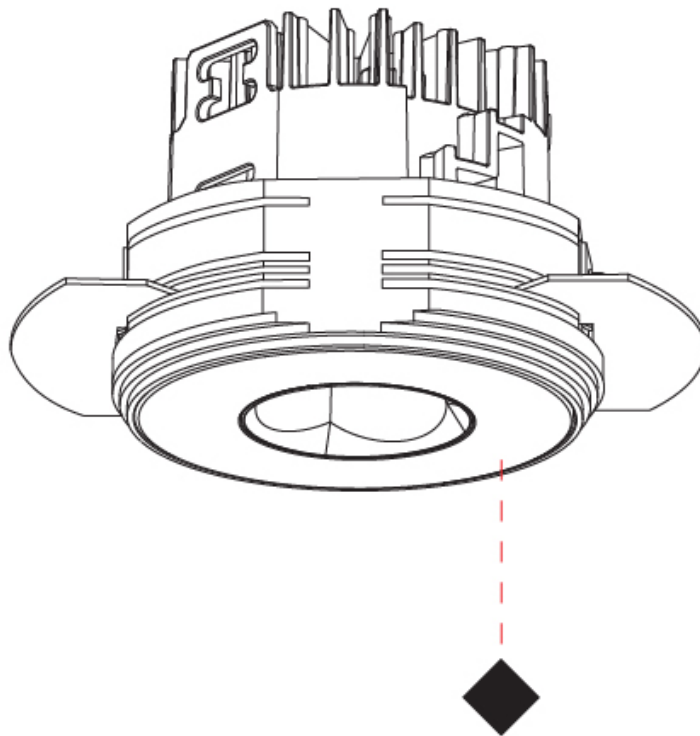

OIKO PRO ROUND TRIMLESS

A35878-

PROJECT

TYPE

SPECIFIER

QUANTITY

DATE

A